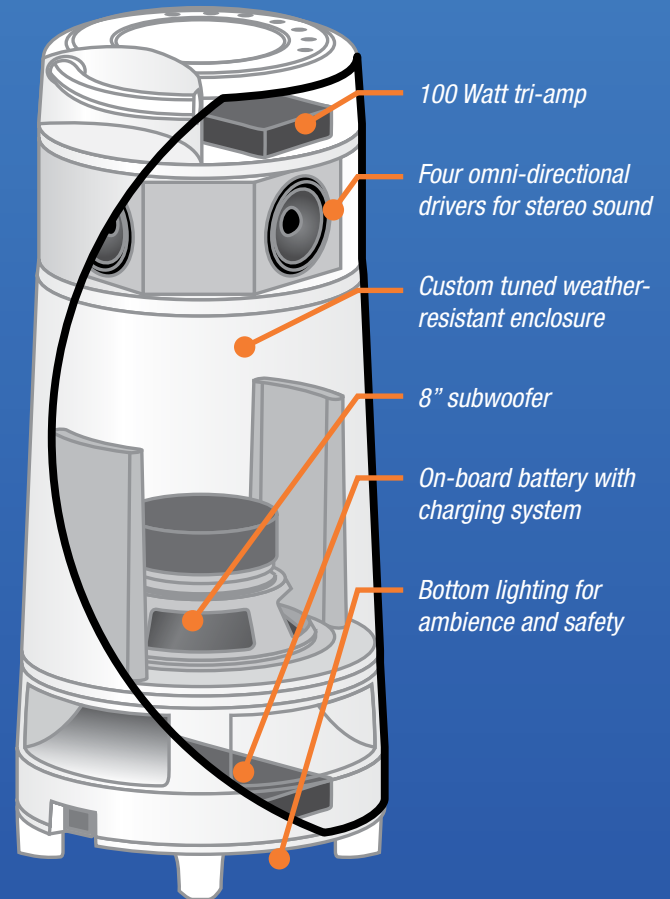

Features

- All-weather wireless speaker system
- Listen to your iPod®/iPhone®, Android™, MP3 player, computer or any analog audio source
- Proprietary DSP technology matches amplifiers to drivers for greater efficiency and premium audio performance
- Convenient top-panel controls volume and remote functions for iPod®/iPhone® and PC² operation (including Rhapsody®, Pandora®, iTunes® and more)
- Long-range, interference-free wireless transmission¹
- Works through walls, floors and ceilings eliminating the need for running wires
- Portable – carry it anywhere with its built-in rechargeable battery for 10-to-20 hours of uninterrupted wireless sound (+/- power level)
- Night Illumination – Blue LED base lighting for extra ambiance and safety at night
- Simple and straightforward setup
- Apple® Remote App Compatible

¹ 50 to 300-foot broadcast range depending on location/environment

² PC control with optional Universal Audio Transmitter (UAT)

Specifications

DRIVERS: 8" downward-firing, high-SPL, long-throw woofer using IMPP cone and rubber surround
Four full-range drivers in a stereo 360° array using IMPP cones and rubber surrounds
Acoustic frequency, 38-18kHz

AMPLIFIERS: Subwoofer Amp - 50W RMS, Class-D
Stereo Amp - 25 X 2 RMS, Class-D
0.1% THD @20-20kHz

BATTERY: Rechargeable internal battery with internal AC power supply and built-in charger

RF LINK: Bi-directional communication

DSP: Proprietary 24-bit

TECHNOLOGY: FHSS 40-Ch wireless protocol
Redundant error correction
Robust packet loss detection
Auto muting

DIMENSIONS: Diameter 11" (27.9 cm)
Height 26" (66 cm)

WEIGHT: Unit only 25.4 lbs (11.6 kgs)
Shipping weight 37 lbs (16.8 kgs)
W/ iCast 39.1 lbs (17.74 kgs)