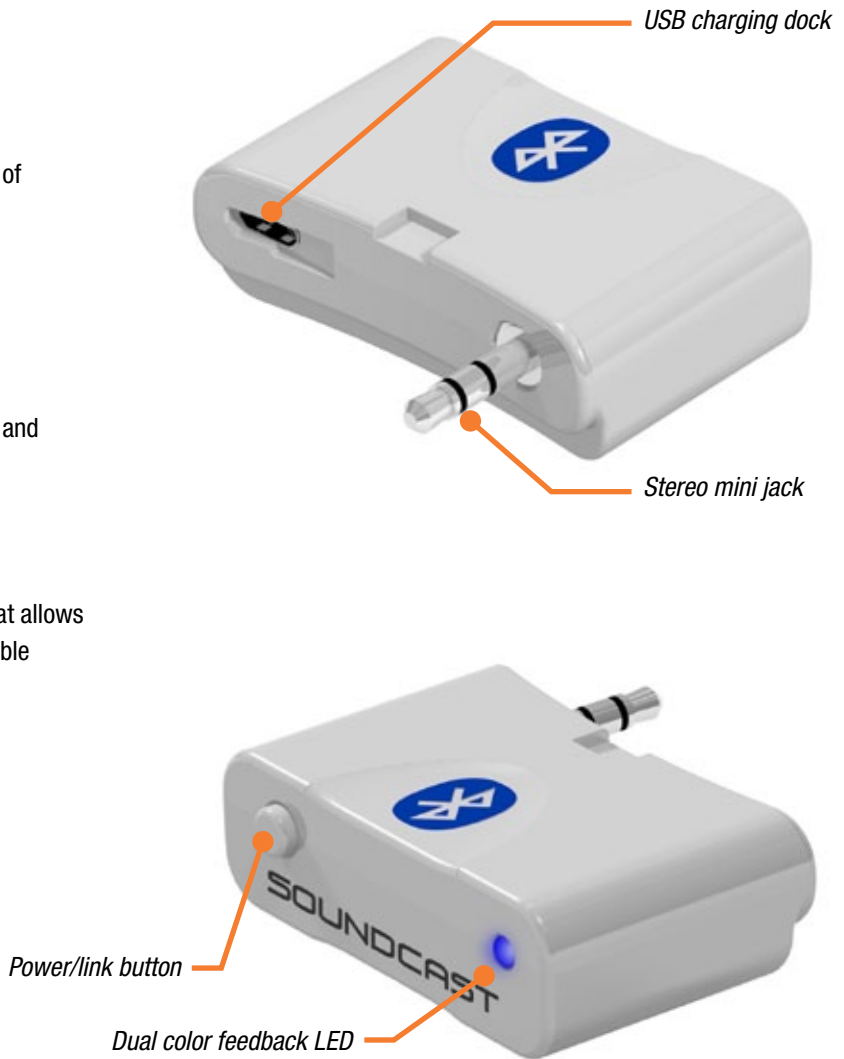

Add Bluetooth to any OutCast Speaker

The OutCast BlueCast makes it easier than ever to access your music. Simply dock the BlueCast Bluetooth Receiver into either the OutCast or OutCast Junior* to access your music on the go while maintaining weatherproof seal. Compatible with any Bluetooth audio source: iPhones, iPads, Android Phones, Windows Phones, tablets, netbooks and more.

Give your OutCast even more flexibility by adding the convenience of popular Bluetooth capability.

Features

- Output is via a 3.5mm stereo plug that is permanently part of the enclosure.
- Rechargeable battery provides 8-10 hours of playtime per charge.
- Battery fully recharges within 1.5 hours
- Remembers up to 6 devices
- Convenient USB charging
- One button pairing allows for power on/off and pairing
- Dual LEDs provide feedback
- Bluetooth class 2, range 33' (10m)
- Uses the latest aptX, AAC audio formats that allows playback of CD Quality audio from compatible devices

Specifications

CONNECTION: 1/8" (3.5mm) stereo mini plug
Micro USB (for charging)

OUTPUT: 690 mV RMS into 33 K-ohm load

BATTERY: Rechargeable LiPo internal battery via USB cable.
Supports all USB charging with USB port or generic external USB AC chargers